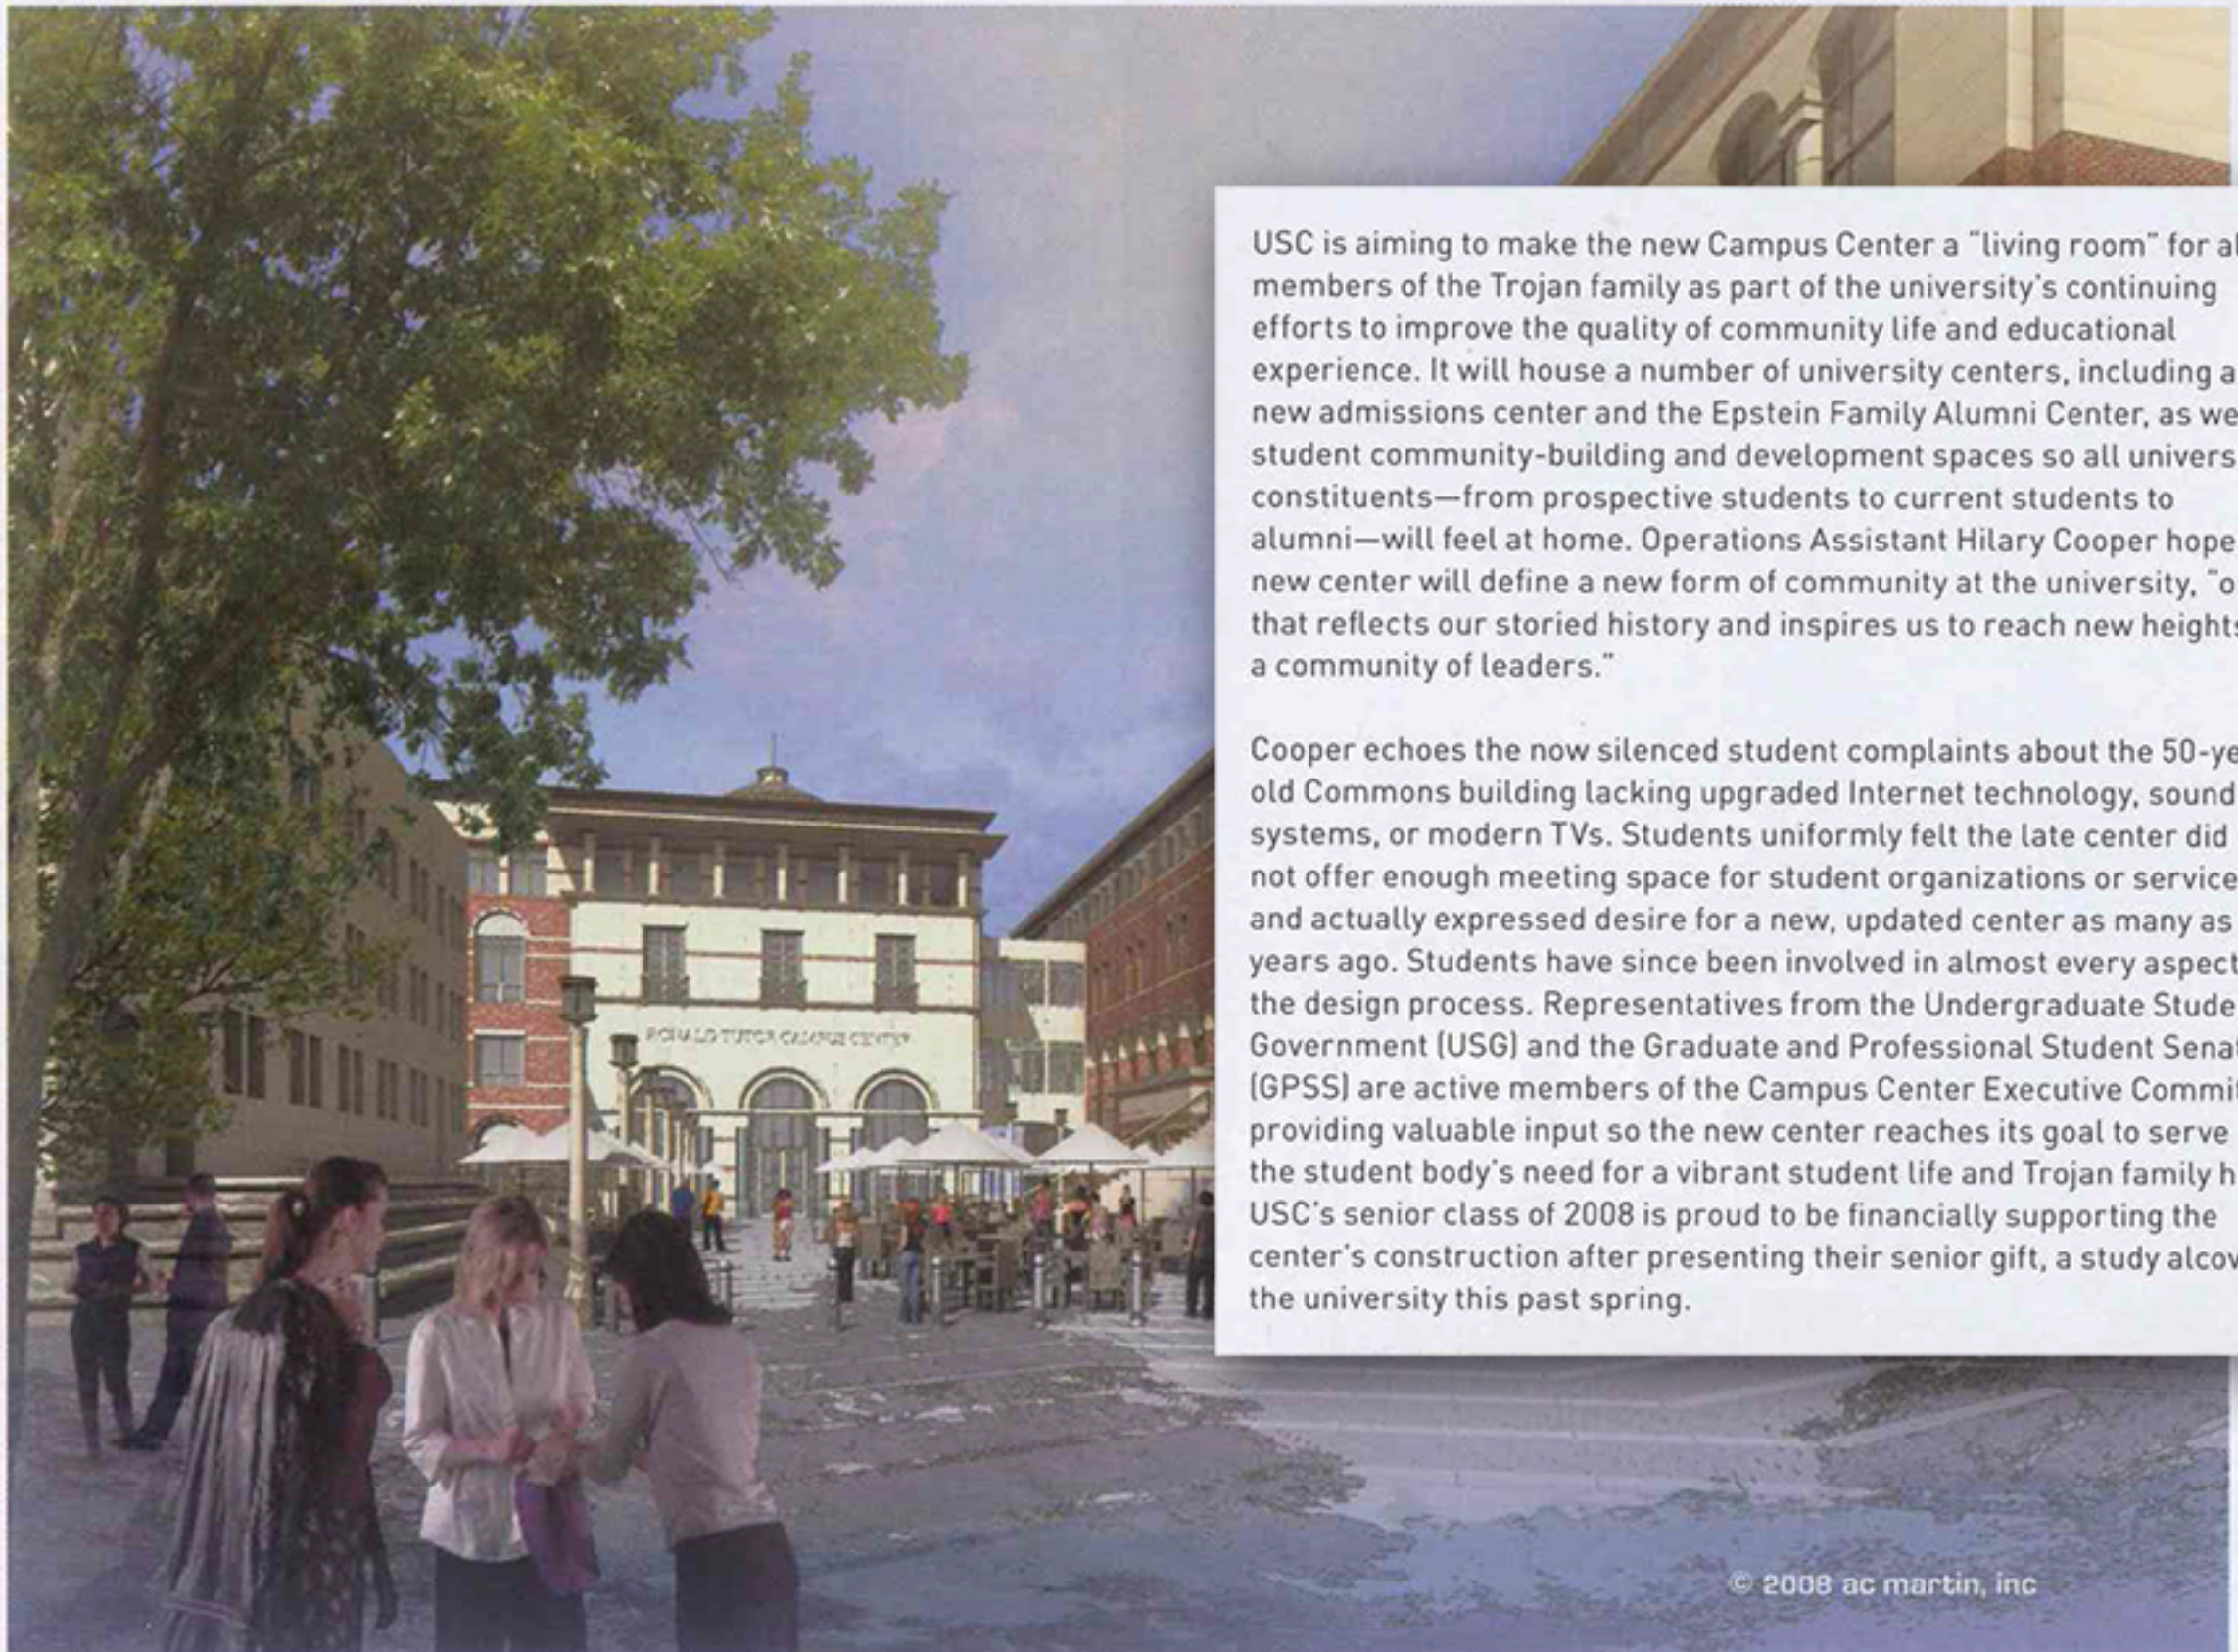

SATURDAY NIGHT

MAGAZINE

MEET THE CHEERLEADERS OF THE PAC-10

\$3.95 SNMAG.COM

THE ULTIMATE GATHERING PLACE

USC CONSTRUCTION BUILDS A BETTER STUDENT UNION

USC is aiming to make the new Campus Center a "living room" for all members of the Trojan family as part of the university's continuing efforts to improve the quality of community life and educational experience. It will house a number of university centers, including a new admissions center and the Epstein Family Alumni Center, as well as student community-building and development spaces so all university constituents—from prospective students to current students to alumni—will feel at home. Operations Assistant Hilary Cooper hopes the new center will define a new form of community at the university, "one that reflects our storied history and inspires us to reach new heights as a community of leaders."

Cooper echoes the now silenced student complaints about the 50-year-old Commons building lacking upgraded Internet technology, sound systems, or modern TVs. Students uniformly felt the late center did not offer enough meeting space for student organizations or services, and actually expressed desire for a new, updated center as many as 10 years ago. Students have since been involved in almost every aspect of the design process. Representatives from the Undergraduate Student Government (USG) and the Graduate and Professional Student Senate (GPSS) are active members of the Campus Center Executive Committee, providing valuable input so the new center reaches its goal to serve the student body's need for a vibrant student life and Trojan family hub. USC's senior class of 2008 is proud to be financially supporting the center's construction after presenting their senior gift, a study alcove, to the university this past spring.